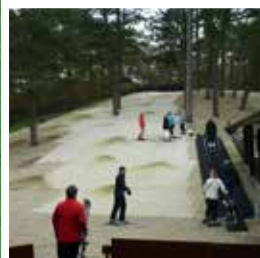

Dry Slope Technologies

DRY SLOPES
SKIING

Our mats ensure a year-round skiing and snowboarding adventure. The mats are assembled within a short time. As a „city slope“ you address to all the ski clubs as well as slope stylers. You will always have a perfect season, even with little or no snow. Our Skitrax mats have been used in many skiing areas for the past years. If you require any information, please contact us via e-mail.

FAST . ROBUST . FLEXIBLE . ECO-FRIENDLY

skitrax

Slip
Carve
Slide
Lift
Drift

Air Bags Ski & Tubes

Flexible usage with
fast up & removal

- Different sizes
- Different colours
- Start gates & kicker
- Tubes of different sizes and colours

Alpine Summer Fun

Fast installation
Perfect carving

- For ski schools & ski clubs
- No stones or dirty on the slopes
- Drainage fleece creates clean, dry surfaces
- Skiing without water possible
- Eco-lubricant "Slide Liquid" offers best sliding results

Slopestyle Big Ramps

Flexible usage
Winter & summer
usage

- Perfect hold at 40° and more
- Less snow production needed
- Stars of the scene are thrilled
- Snow keeps perfect and long

Freestyle Parks

Slope style contests
with obstacles.