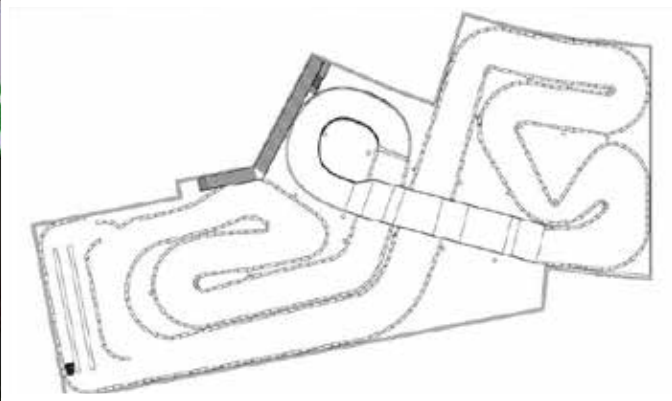

ICE KARTING

D S D F
DRY SLOPE DRAIN FLEECE

Slide Liquid