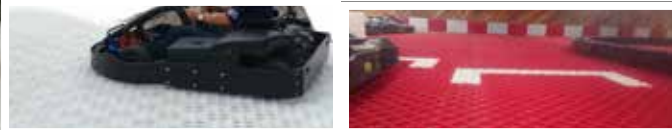

ICE KARTING

D S D F
DRY SLOPE DRAIN FLEECE

Slide Liquid